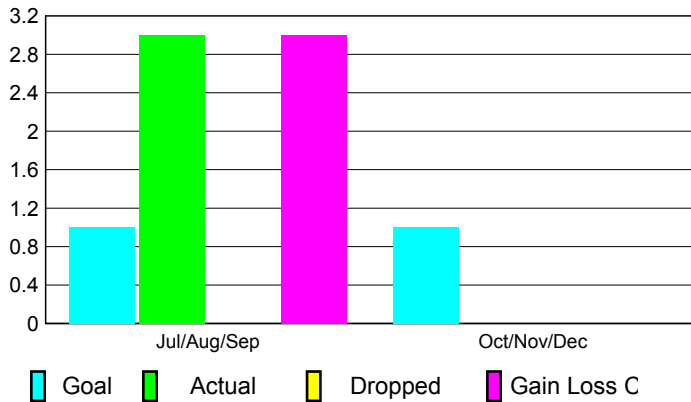

2010-2011 GMT Reports for District (or Undistricted) **District 8 O**

GMT: JOHN 'JACK' R FERGUSON

Location: LOUISIANA

GMT CA: 1

CLUBS

Club Results
2010-2011

Clubs
2009-2010

Month	New Club Goal	Actual New Clubs	Actual Dropped Clubs	Gain/Loss of Clubs	Gain/Loss of Clubs
Jul/Aug/Sep	1	3	0	3	0
Oct/Nov/Dec	1	0	0	0	0
Totals	2	3	0	3	0

Club Results 2010-2011

Goal, New, Dropped, Gain/Loss

Comparison of Club Gain/Loss

Current Year Compared to the Previous Year

YTD Status Quo Clubs 2010-2011

Status Quo Clubs Compared to Status Quo Members

MEMBERSHIP