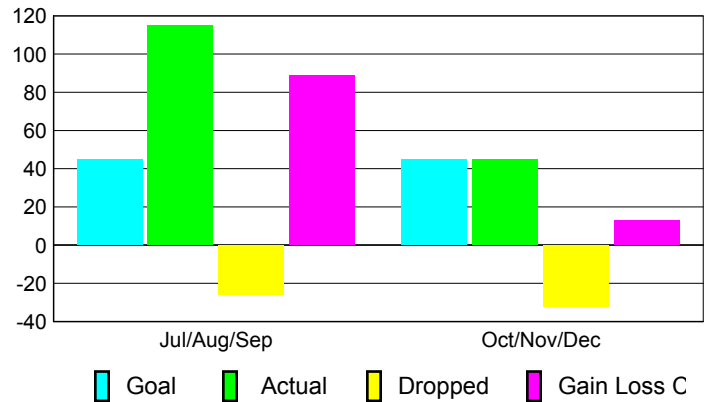

Membership Results 2010-2011

Goal, New, Dropped, Gain/Loss